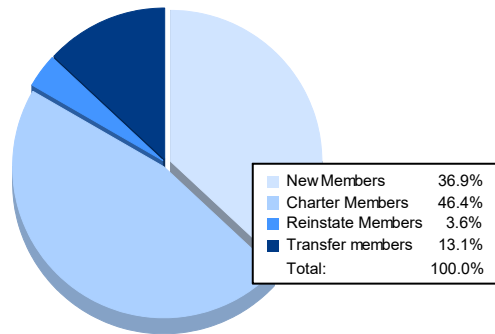

Year	New Clubs	Dropped Clubs	Gain/ Loss Clubs	New Members	Charter Members	Reinstate Members	Transfer Members	Total Member Added	Total Members Dropped	Gain/ Loss Members
2016-2017	2	3	-1	107	43	14	17	181	264	-83
2017-2018	0	3	-3	135	0	4	19	158	182	-24
2018-2019	1	3	-2	123	23	7	38	191	201	-10
2019-2020	1	3	-2	97	23	6	23	149	223	-74
2020-2021	1	0	1	62	78	6	22	168	170	-2
<b>Average</b>	<b>1</b>	<b>2</b>	<b>-1</b>	<b>105</b>	<b>33</b>	<b>7</b>	<b>24</b>	<b>169</b>	<b>208</b>	<b>-39</b>

### Membership Composition June 2021 Cumulative