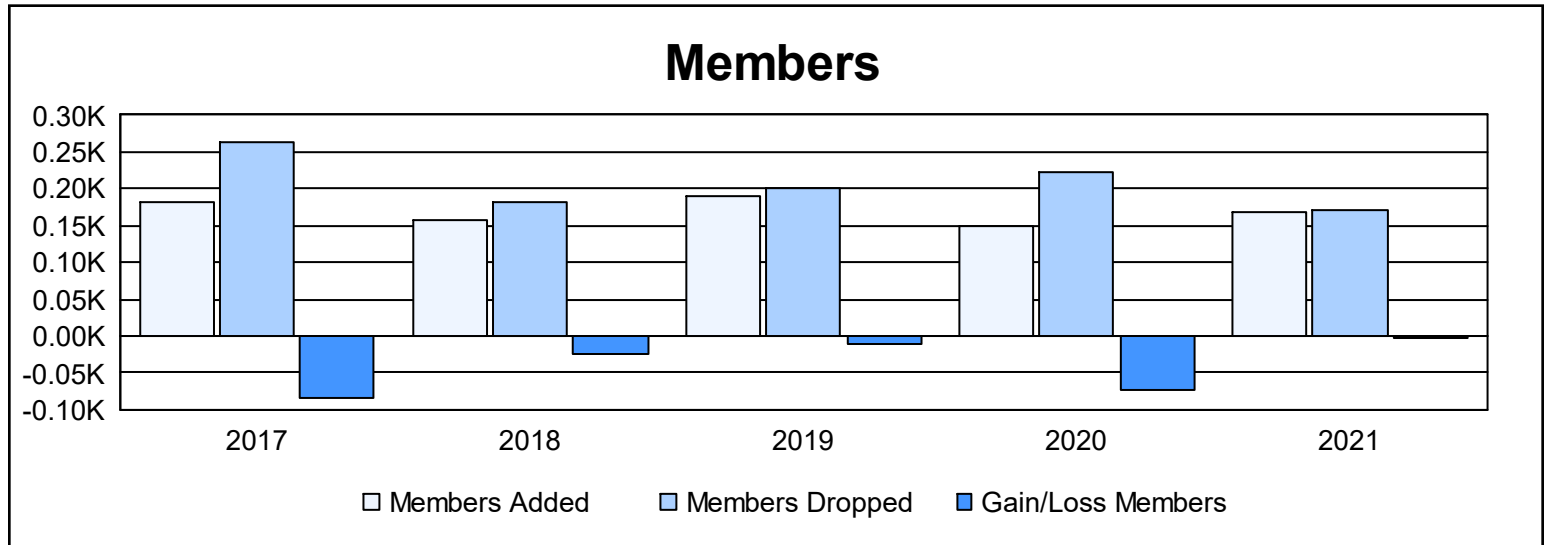

Year	New Clubs	Dropped Clubs	Gain/ Loss Clubs	New Members	Charter Members	Reinstate Members	Transfer Members	Total Member Added	Total Members Dropped	Gain/ Loss Members
2016-2017	2	3	-1	107	43	14	17	181	264	-83
2017-2018	0	3	-3	135	0	4	19	158	182	-24
2018-2019	1	3	-2	123	23	7	38	191	201	-10
2019-2020	1	3	-2	97	23	6	23	149	223	-74
2020-2021	1	0	1	62	78	6	22	168	170	-2
<b>Average</b>	<b>1</b>	<b>2</b>	<b>-1</b>	<b>105</b>	<b>33</b>	<b>7</b>	<b>24</b>	<b>169</b>	<b>208</b>	<b>-39</b>

### Membership Composition June 2021 Cumulative