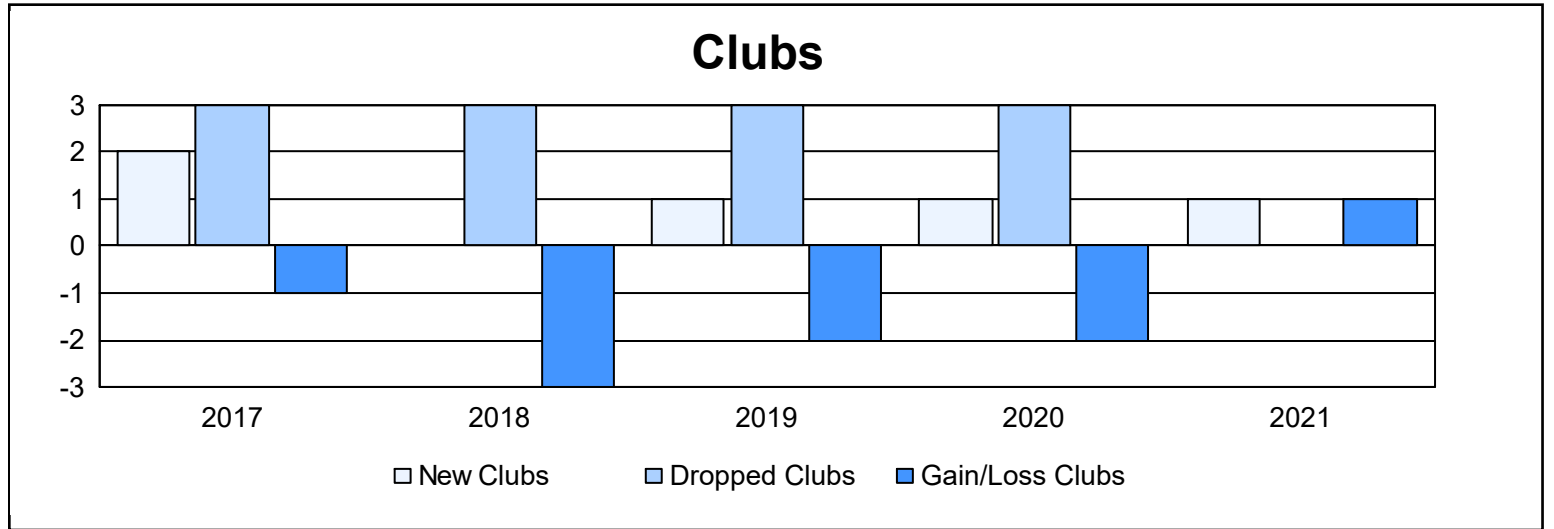

Year	New Clubs	Dropped Clubs	Gain/ Loss Clubs	New Members	Charter Members	Reinstate Members	Transfer Members	Total Member Added	Total Members Dropped	Gain/ Loss Members
2016-2017	2	3	-1	107	43	14	17	181	264	-83
2017-2018	0	3	-3	135	0	4	19	158	182	-24
2018-2019	1	3	-2	123	23	7	38	191	201	-10
2019-2020	1	3	-2	97	23	6	23	149	223	-74
2020-2021	1	0	1	62	78	6	22	168	170	-2
<b>Average</b>	<b>1</b>	<b>2</b>	<b>-1</b>	<b>105</b>	<b>33</b>	<b>7</b>	<b>24</b>	<b>169</b>	<b>208</b>	<b>-39</b>

### Membership Composition June 2021 Cumulative